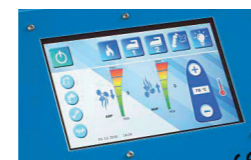

FORNITURA STANDARD STANDARD EQUIPMENT

Touch screen
Touch screen

Ferro da stiro mod. EOS PRO
(fornito standard)
*Supplied with EOS PRO iron
(standard equipment)*

Caratteristiche tecniche Technical features

Controllo elettronico
Electronic control

Disponibile nella versione con piano Maxi
Available with Maxi board

Grosso risparmio energetico
Reduced power consumption

Piano in acciaio inox a freddo
Non-heated stainless steel board